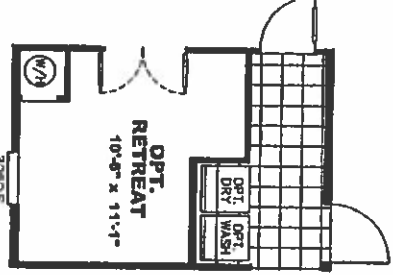

MODEL # DMK16683A

DRAWING # 31S072

OPT. CLOSET IN MASTER BATH

*** ALL WINDOWS ARE THERMAL PANE ***

MODEL# DMK16763A

DRAWING # 31S071

*** ALL WINDOWS ARE THERMAL PANE ***

SEATING BATH, OPT. W/DOORS, SPONGE & OPT. CABINETS IN BEDROOM

DELUX TURKEY BATH W/77 SQUAR TUB, OPT. SHOWER AND DRESSING SEAT

NOTE: THIS OPTION AVAILABLE ONLY IN HOMES WITH THE BONUS ROOM OPTION OR OPT. WALKIN CLOSET

MODEL # SEV16764B

DRAWING # 315053

*** ALL WINDOWS ARE THERMAL PANE ***