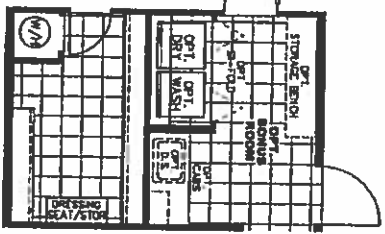

MODEL # DMK16683A

DRAWING # 31S072

OPT. CLOSET IN MASTER BATH

*** ALL WINDOWS ARE THERMAL PANE ***

MODEL# DMK16763A

DRAWING # 31S071

*** ALL WINDOWS ARE THERMAL PANE ***

SEATING BATH, OPT. W/DOORS, SPONGE & OPT. CABINETS IN BEDROOM

DELUX TURKEY BATH W/77 SQUAR TUB, OPT. SHOWER AND DRESSING SEAT

NOTE: THIS OPTION AVAILABLE ONLY IN HOMES WITH THE BONUS ROOM OPTION OR OPT. WALKIN CLOSET

MODEL # SEV16764B

DRAWING # 315053

*** ALL WINDOWS ARE THERMAL PANE ***