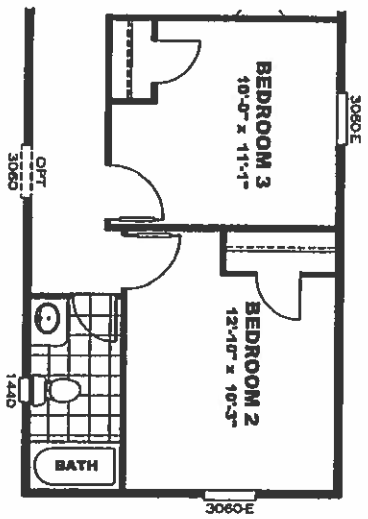

MODEL # DMK16683A

DRAWING # 31S072

OPT. CLOSET IN MASTER BATH

*** ALL WINDOWS ARE THERMAL PANE ***

MODEL# DMK16763A

DRAWING # 31S071

*** ALL WINDOWS ARE THERMAL PANE ***

SEATING BATH, OPT. W/DOORS, SPONGE & OPT. CABINETS IN BEDROOM

DELUX TURKEY BATH W/77 SQUAR TUB, OPT. SHOWER AND DRESSING SEAT

NOTE: THIS OPTION AVAILABLE ONLY IN HOMES WITH THE BONUS ROOM OPTION OR OPT. WALKIN CLOSET

MODEL # SEV16764B

DRAWING # 315053

*** ALL WINDOWS ARE THERMAL PANE ***

MODEL # DMK16803C

DRAWING # 31S131

*** ALL WINDOWS ARE THERMAL PANE ***