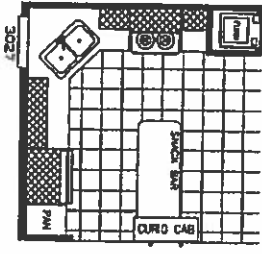

MODEL # DMK16683A

DRAWING # 31S072

OPT. CLOSET IN MASTER BATH

*** ALL WINDOWS ARE THERMAL PANE ***

MODEL# DMK16763A

DRAWING # 31S071

*** ALL WINDOWS ARE THERMAL PANE ***

SEATING BATH, OPT. W/DOORS, SPONGE & OPT. CABINETS IN BEDROOM

DELUX TURKEY BATH W/77 SQUAR TUB, OPT. SHOWER AND DRESSING SEAT

NOTE: THIS OPTION AVAILABLE ONLY IN HOMES WITH THE BONUS ROOM OPTION OR OPT. WALKIN CLOSET

MODEL # SEV16764B

DRAWING # 315053

*** ALL WINDOWS ARE THERMAL PANE ***