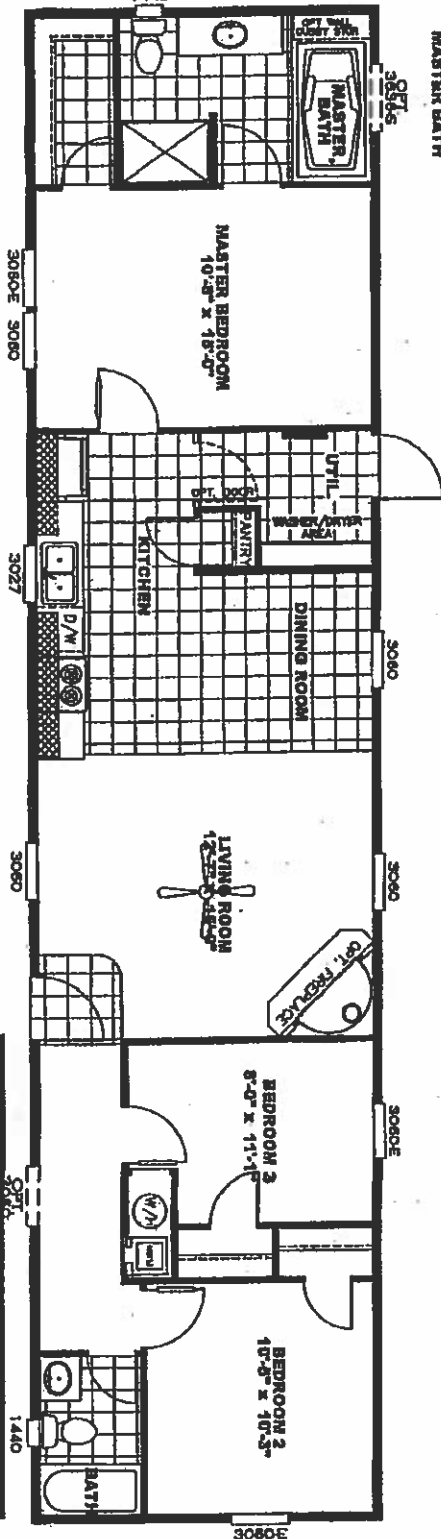

MODEL # DMK16683A

DRAWING # 31S072

OPT. CLOSET IN MASTER BATH

*** ALL WINDOWS ARE THERMAL PANE ***

MODEL# DMK16763A

DRAWING # 31S071

*** ALL WINDOWS ARE THERMAL PANE ***

SEATING BATH, OPT. W/DOORS, SPONGE & OPT. CABINETS IN BEDROOM

DELUX TURKEY BATH W/77 SQUAR TUB, OPT. SHOWER AND DRESSING SEAT

NOTE: THIS OPTION AVAILABLE ONLY IN HOMES WITH THE BONUS ROOM OPTION OR OPT. WALKIN CLOSET

MODEL # SEV16764B

DRAWING # 315053

*** ALL WINDOWS ARE THERMAL PANE ***

MODEL # DMK16803C

DRAWING # 31S131

*** ALL WINDOWS ARE THERMAL PANE ***