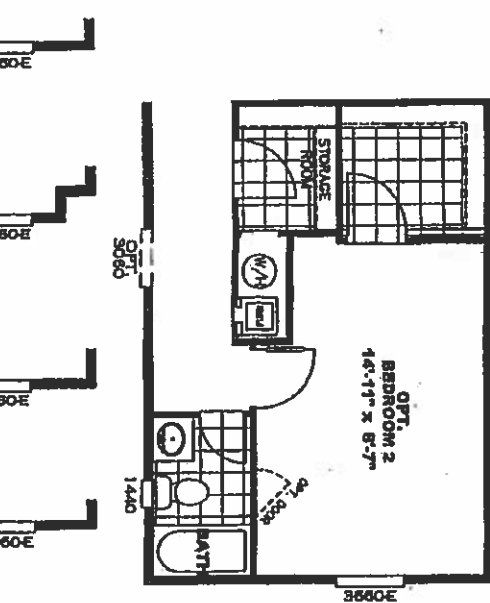

MODEL # DMK16683A

DRAWING # 31S072

OPT. CLOSET IN MASTER BATH

*** ALL WINDOWS ARE THERMAL PANE ***

MODEL# DMK16763A

DRAWING # 31S071

*** ALL WINDOWS ARE THERMAL PANE ***

SEATING BATH, OPT. W/DOORS, SPONGE & OPT. CABINETS IN BEDROOM

DELUX TURKEY BATH W/77 SQUAR TUB, OPT. SHOWER AND DRESSING SEAT

NOTE: THIS OPTION AVAILABLE ONLY IN HOMES WITH THE BONUS ROOM OPTION OR OPT. WALKIN CLOSET

MODEL # SEV16764B

DRAWING # 315053

*** ALL WINDOWS ARE THERMAL PANE ***

MODEL # DMK16803C

DRAWING # 31S131

*** ALL WINDOWS ARE THERMAL PANE ***