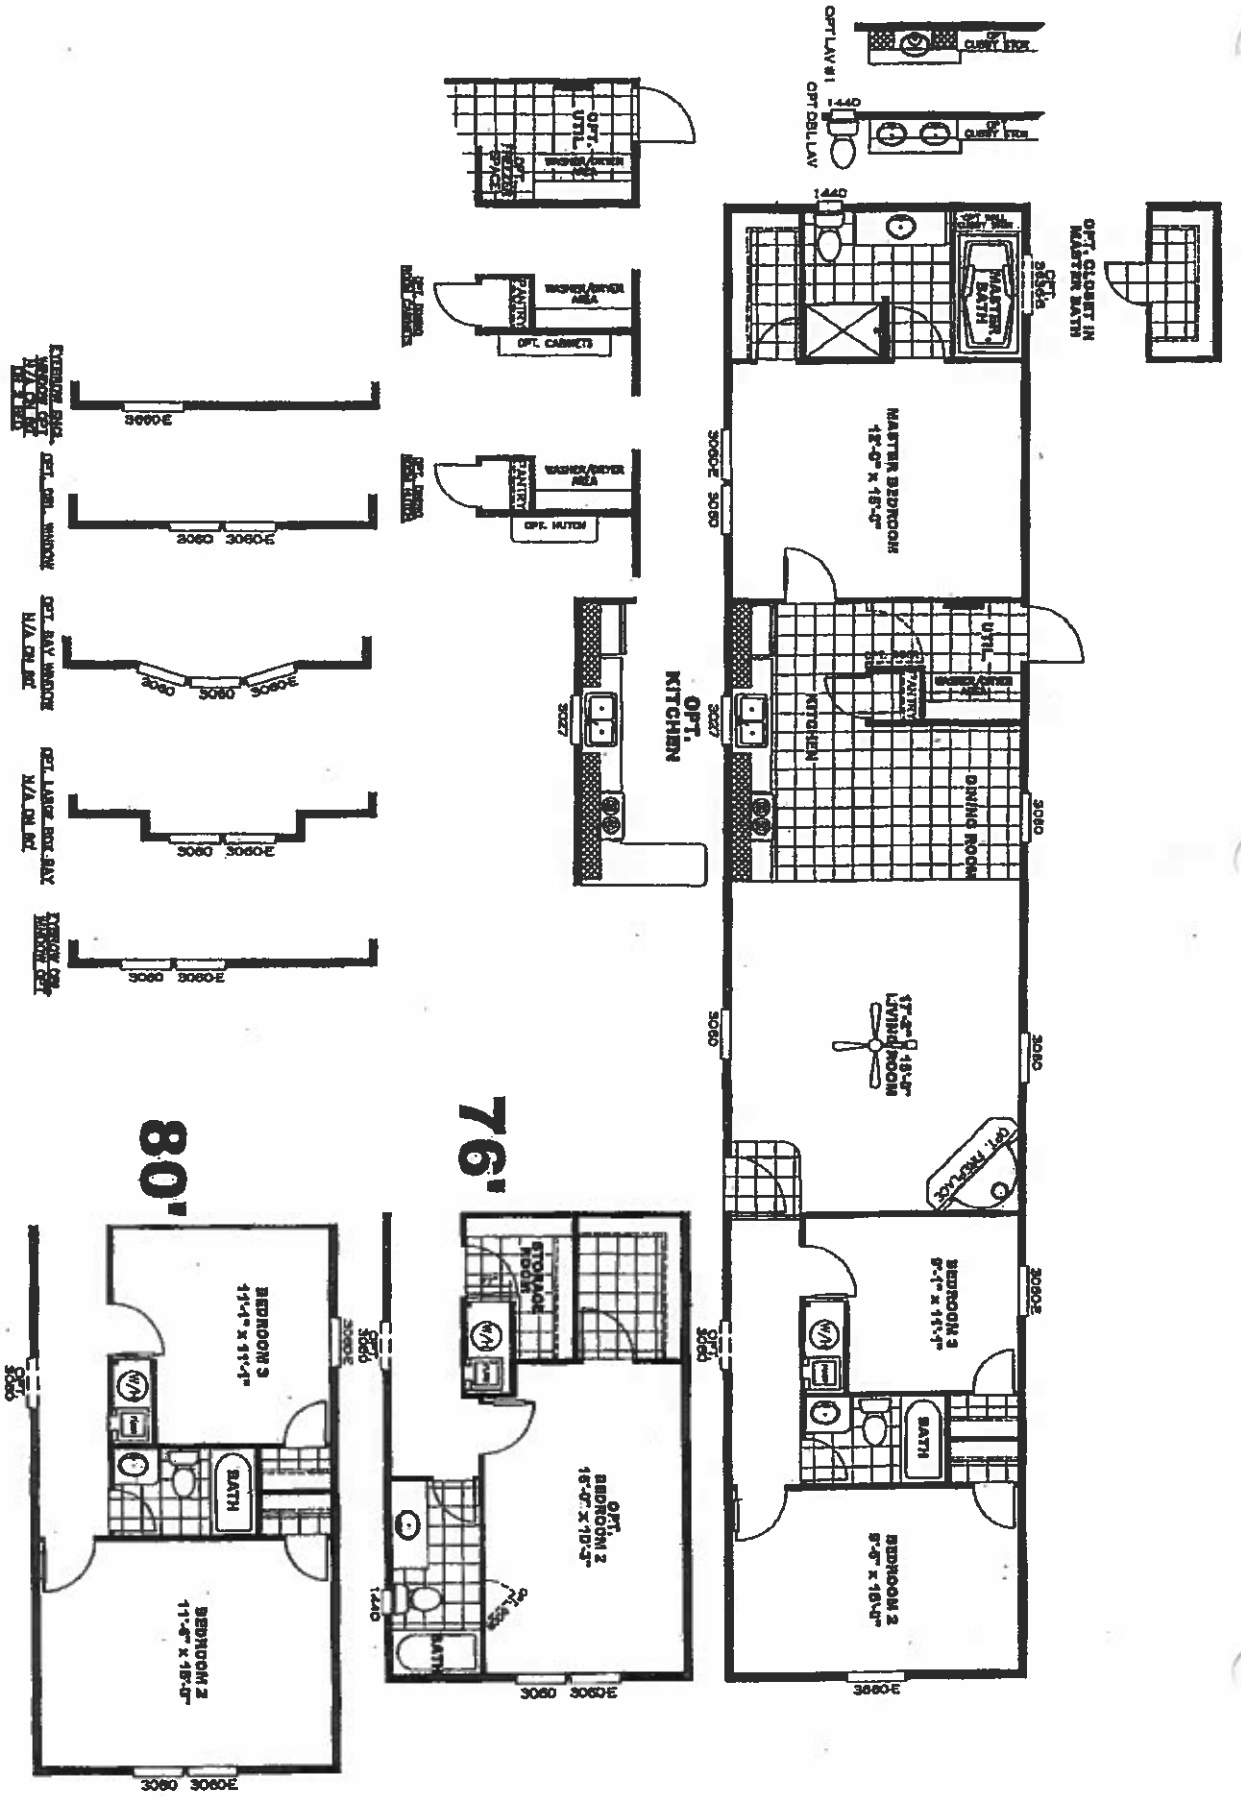

MODEL # DMK16683A

DRAWING # 31S072

OPT. CLOSET IN MASTER BATH

*** ALL WINDOWS ARE THERMAL PANE ***

MODEL# DMK16763A

DRAWING # 31S071

*** ALL WINDOWS ARE THERMAL PANE ***

SEATING BATH, OPT. W/DOORS, SPONGE & OPT. CABINETS IN BEDROOM

DELUX TURKEY BATH W/77 SQUAR TUB, OPT. SHOWER AND DRESSING SEAT

NOTE: THIS OPTION AVAILABLE ONLY IN HOMES WITH THE BONUS ROOM OPTION OR OPT. WALKIN CLOSET

MODEL # SEV16764B

DRAWING # 315053

*** ALL WINDOWS ARE THERMAL PANE ***

MODEL # DMK16803C

DRAWING # 31S131

*** ALL WINDOWS ARE THERMAL PANE ***