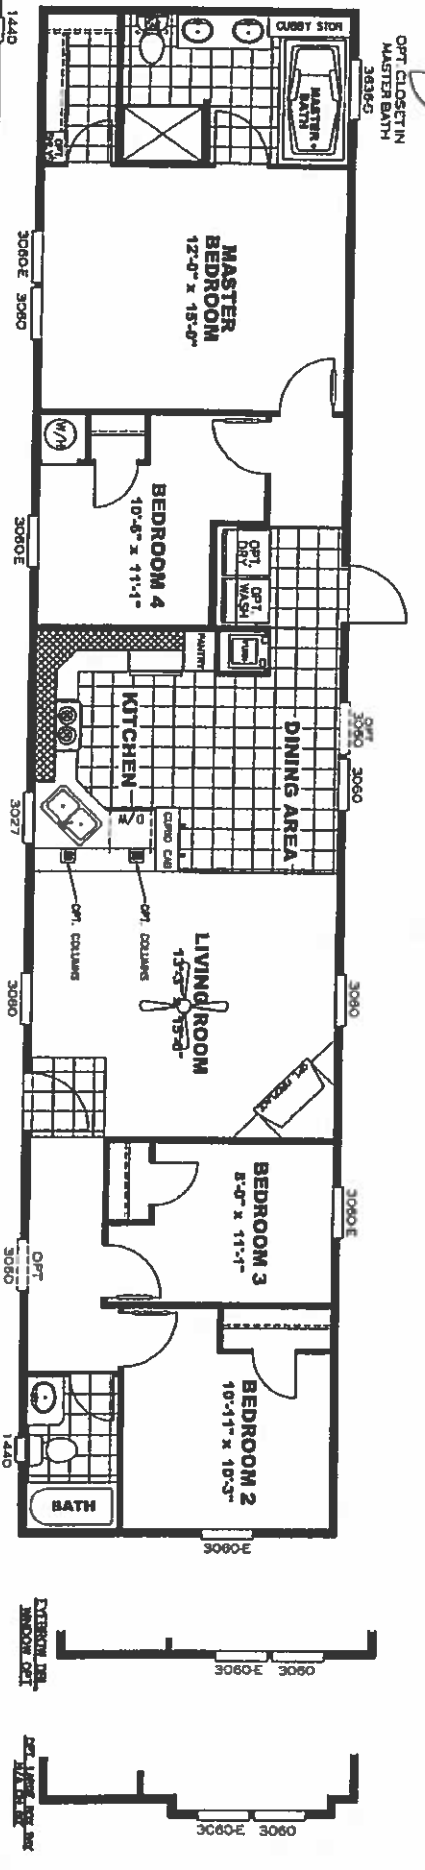

MODEL # DMK16683A

DRAWING # 31S072

OPT. CLOSET IN MASTER BATH

*** ALL WINDOWS ARE THERMAL PANE ***

MODEL# DMK16763A

DRAWING # 31S071

*** ALL WINDOWS ARE THERMAL PANE ***

SEATING BATH, OPT. W/DOORS, SPONGE & OPT. CABINETS IN BEDROOM

DELUX TURKEY BATH W/77 SQUAR TUB, OPT. SHOWER AND DRESSING SEAT

NOTE: THIS OPTION AVAILABLE ONLY IN HOMES WITH THE BONUS ROOM OPTION OR OPT. WALKIN CLOSET

MODEL # SEV16764B

DRAWING # 315053

*** ALL WINDOWS ARE THERMAL PANE ***

MODEL # DMK16803C

DRAWING # 31S131

*** ALL WINDOWS ARE THERMAL PANE ***