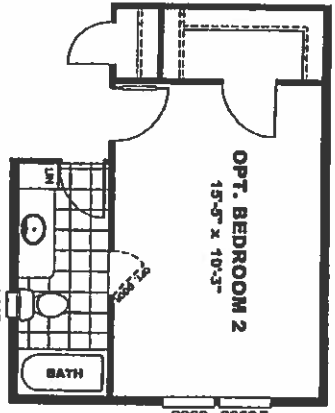

MODEL # DMK16683A

DRAWING # 31S072

OPT. CLOSET IN MASTER BATH

*** ALL WINDOWS ARE THERMAL PANE ***

MODEL# DMK16763A

DRAWING # 31S071

*** ALL WINDOWS ARE THERMAL PANE ***

SEATING BATH, OPT. W/DOORS, SPONGE & OPT. CABINETS IN BEDROOM

DELUX TURKEY BATH W/77 SQUAR TUB, OPT. SHOWER AND DRESSING SEAT

NOTE: THIS OPTION AVAILABLE ONLY IN HOMES WITH THE BONUS ROOM OPTION OR OPT. WALKIN CLOSET

MODEL # SEV16764B

DRAWING # 315053

*** ALL WINDOWS ARE THERMAL PANE ***

MODEL # DMK16803C

DRAWING # 31S131

*** ALL WINDOWS ARE THERMAL PANE ***