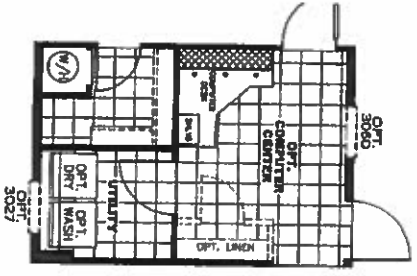

MODEL # SEV16764B

DRAWING # 315053

*** ALL WINDOWS ARE THERMAL PANE ***