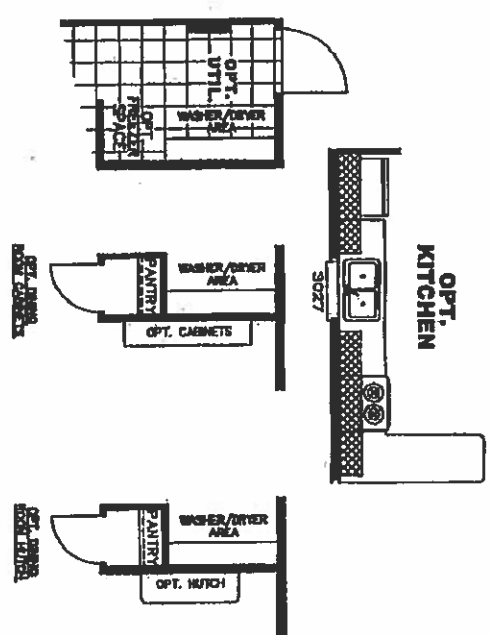

MODEL # DMK16683A

DRAWING # 31S072

OPT. CLOSET IN MASTER BATH

*** ALL WINDOWS ARE THERMAL PANE ***

MODEL# DMK16763A

DRAWING # 31S071

*** ALL WINDOWS ARE THERMAL PANE ***

SEATING BATH, OPT. W/DOORS, SPONGE & OPT. CABINETS IN BEDROOM

DELUX TURKEY BATH W/77 SQUAR TUB, OPT. SHOWER AND DRESSING SEAT

NOTE: THIS OPTION AVAILABLE ONLY IN HOMES WITH THE BONUS ROOM OPTION OR OPT. WALKIN CLOSET

MODEL # SEV16764B

DRAWING # 315053

*** ALL WINDOWS ARE THERMAL PANE ***

MODEL # DMK16803C

DRAWING # 31S131

*** ALL WINDOWS ARE THERMAL PANE ***