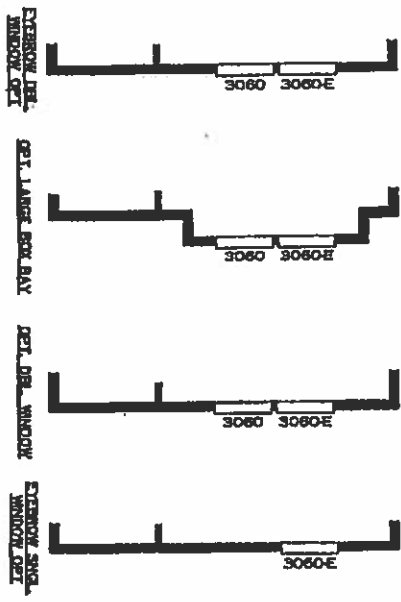

MODEL # DMK16683A

DRAWING # 31S072

OPT. CLOSET IN MASTER BATH

*** ALL WINDOWS ARE THERMAL PANE ***

MODEL# DMK16763A

DRAWING # 31S071

*** ALL WINDOWS ARE THERMAL PANE ***

SEATING BATH, OPT. W/DOORS, SPONGE & OPT. CABINETS IN BEDROOM

DELUX TURKEY BATH W/77 SQUAR TUB, OPT. SHOWER AND DRESSING SEAT

NOTE: THIS OPTION AVAILABLE ONLY IN HOMES WITH THE BONUS ROOM OPTION OR OPT. WALKIN CLOSET

MODEL # SEV16764B

DRAWING # 315053

*** ALL WINDOWS ARE THERMAL PANE ***